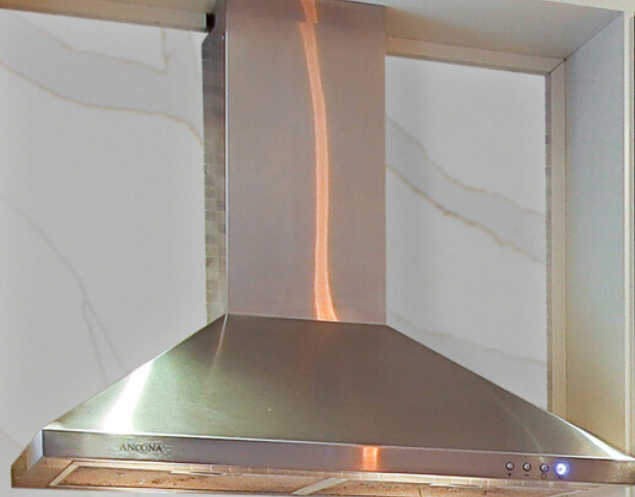

CALACATTA MILANO

Jumbo Slab Size :- 320 cm x 160 cm | 126 in x 63 in

Super Jumbo Size :- 345 cm x 194 cm | 136 in x 76.4 in

Available in :- 1.5cm, 2cm & 3cm | 0.6 in, 0.8 in, 1.2 in

MAGNIFIED VIEW

GLOWSTONE INDUSTRIES PVT LTD